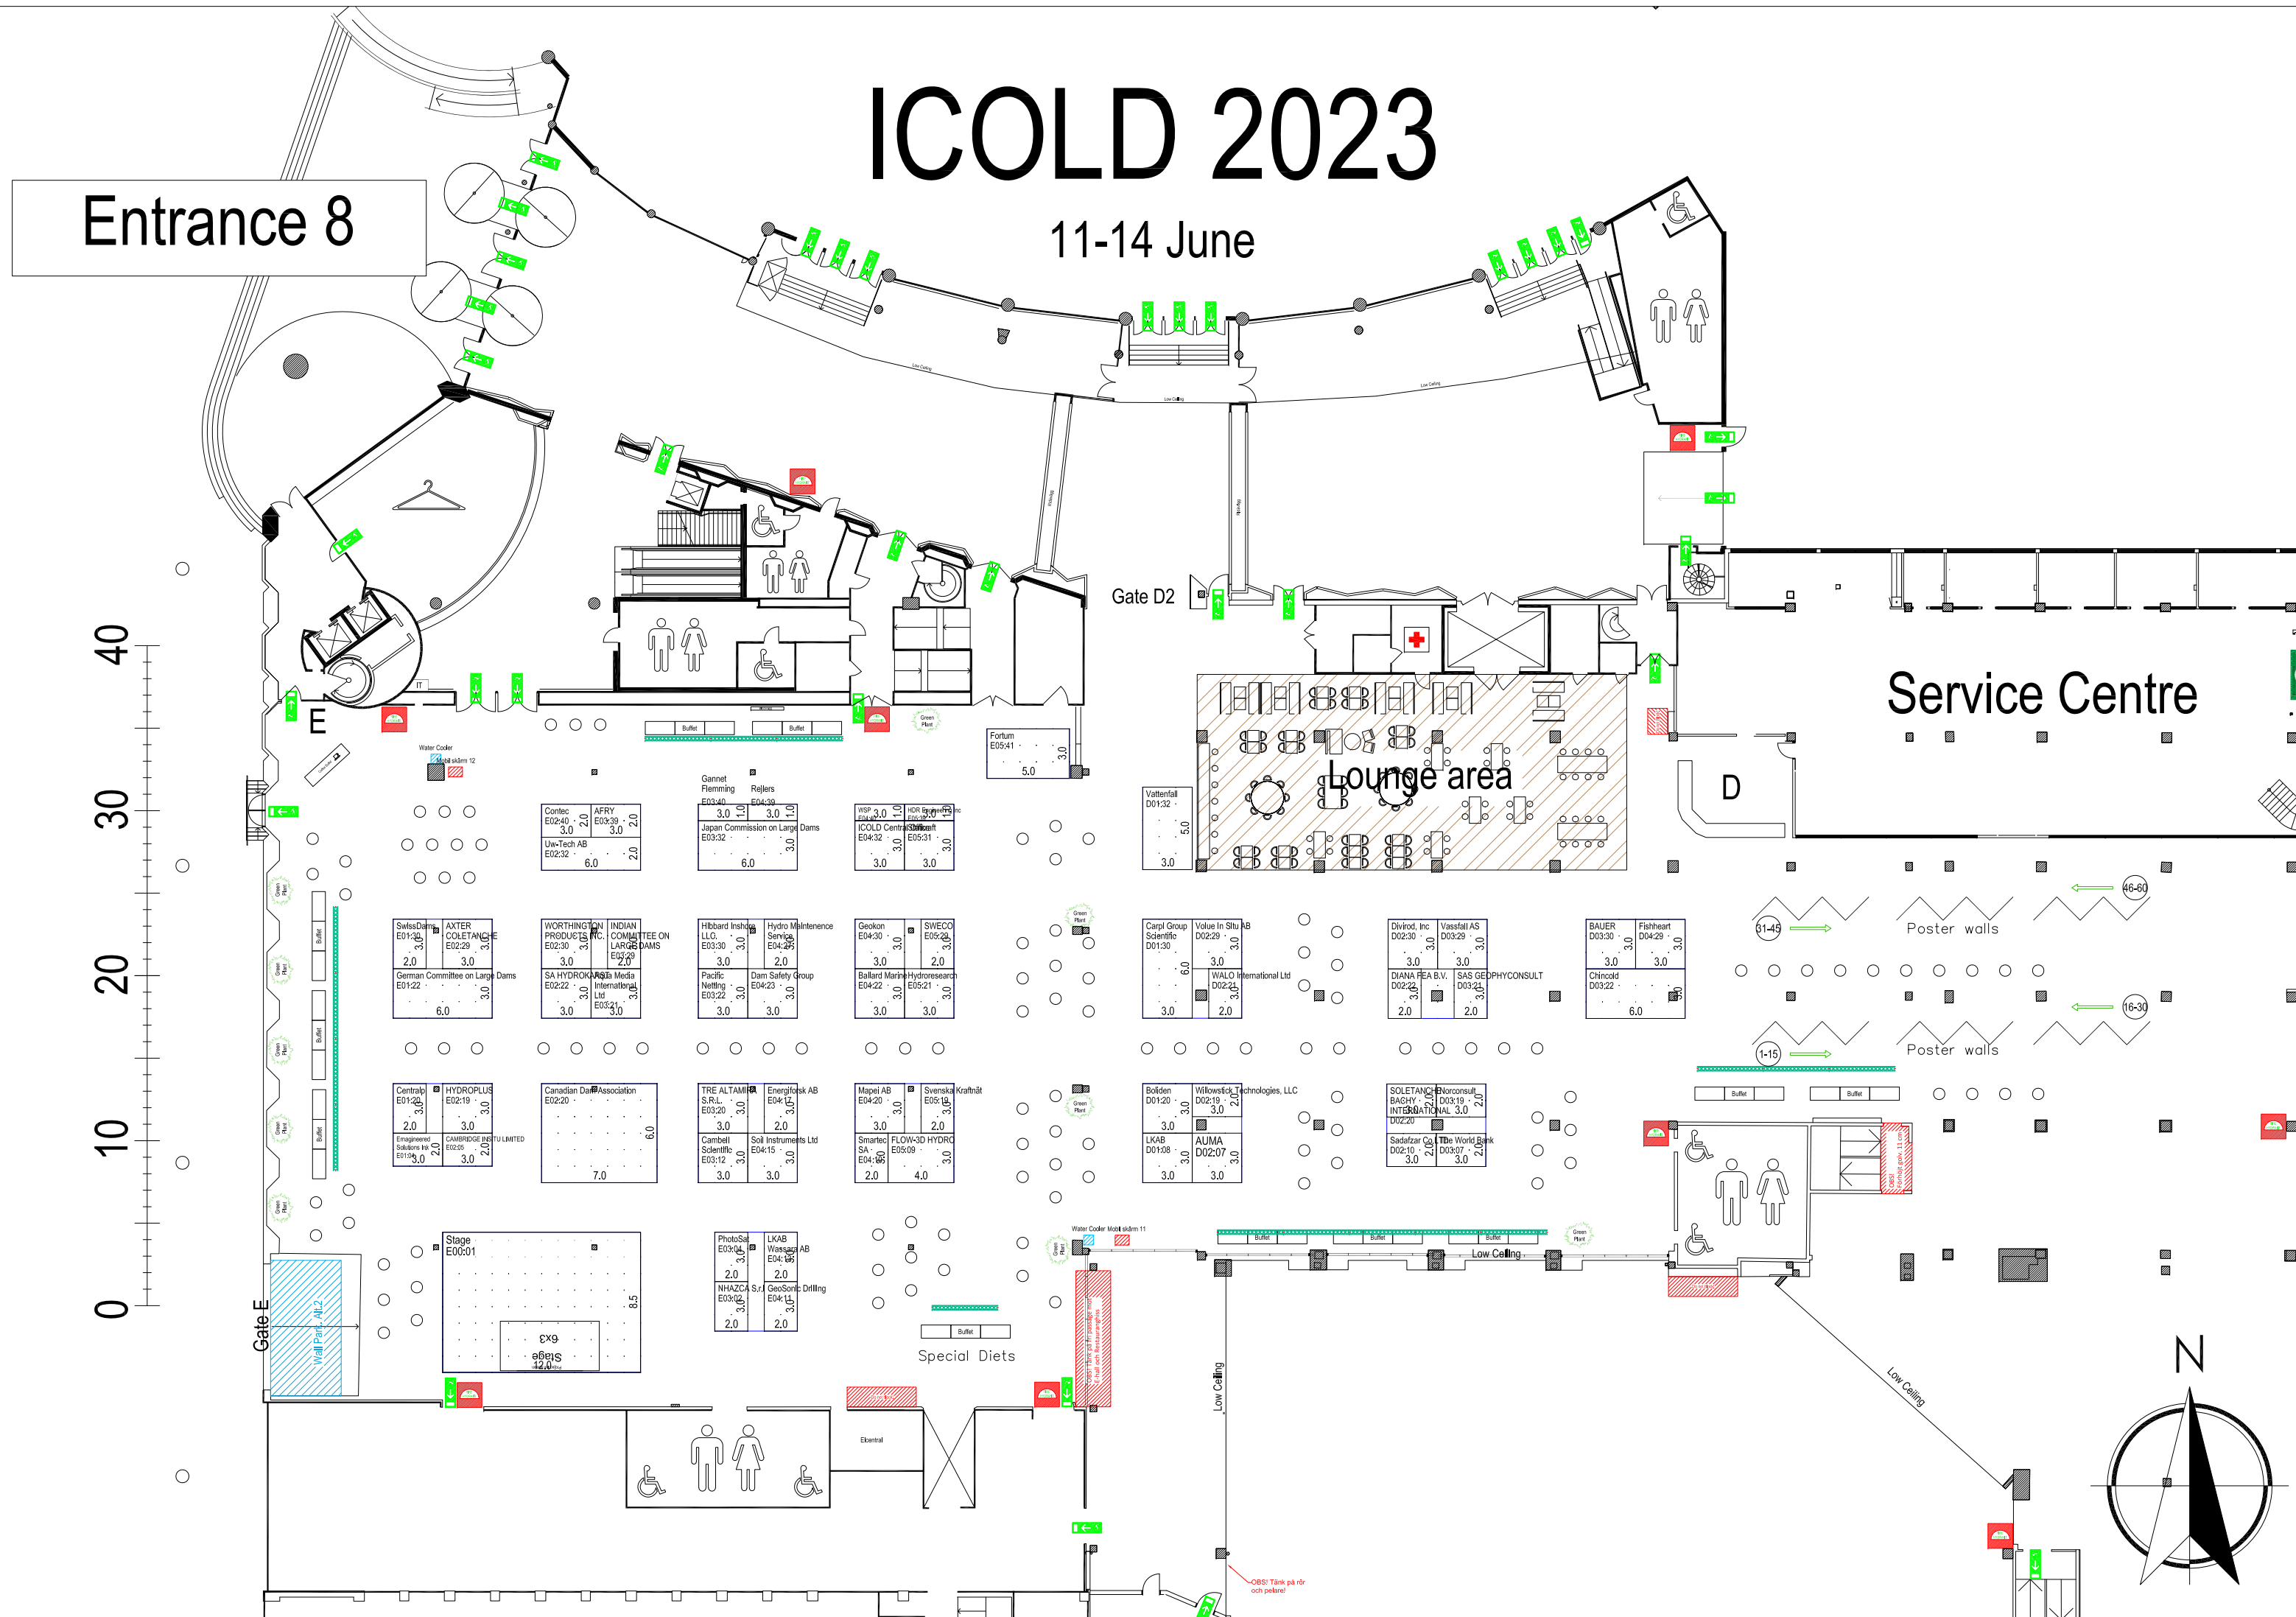

# ICOLD 2023

11-14 June

Entrance 8

40  
30  
20  
10  
0

Service Centre

Lounge area

Gate D2

Gate E

Special Diets

Poster walls  
Poster walls

Low Ceiling

Low Ceiling

OBS! Tank på rör och pelare!